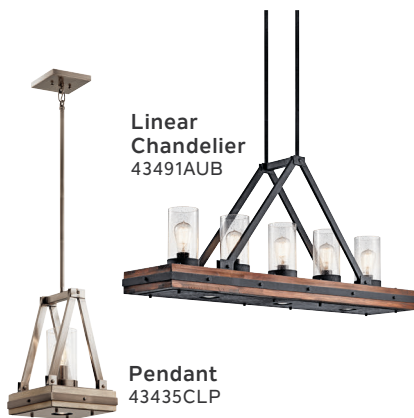

INCLUDED FEATURES

Blades (5) Included

- 12° Pitch
- 52" Sweep
- Non-reversible
- Wood

Downrods 6" Downrod with 1" (O.D.)

Downlight Replaceable, Integrated (1) 17W Dimmable Lamp

Downlight Glass Etched Cased Opal Glass

cETL Listed Indoor

Hanging Weight 24.7 lbs.

Body Material Steel

Warranty Limited Lifetime

MOTOR FEATURES

Motor Size/Type 172mm X 15mm, AC

Amps 0.59 on High

RPM 183 on High

Energy Star® No

INCLUDED CONTROLS

65K WALL CONTROL – FULL FUNCTION

- 3 Forward Speeds, Reverse & Motor Off
- Lights On/Off with Full-Range Dimming

OPTIONAL CONTROLS

65K COOLTOUCH™ TRANSMITTER – FULL FUNCTION

370006 (Shown)

COORDINATING LIGHTING

To see the complete Colerne™ Collection visit Kichler.com.

Linear Chandelier
43491AUB

Pendant
43435CLP

HANGING MEASUREMENTS

WITH 6" DOWNROD

Fixture Drop (from ceiling)	Blade Drop (from ceiling)	Housing (width)	Ceiling Canopy (width)
A: 17.00"	B: 12.50"	C: 9.50"	D: 7.25"