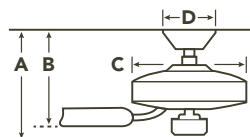

370006 (Shown)

COORDINATING LIGHTING

To see the complete Colerne™ Collection visit Kichler.com.

Linear Chandelier
43491AUB

Pendant
43435CLP

HANGING MEASUREMENTS

WITH 6" DOWNROD

Fixture Drop (from ceiling)	Blade Drop (from ceiling)	Housing (width)	Ceiling Canopy (width)
A: 17.00"	B: 12.50"	C: 9.50"	D: 7.25"

AIR PERFORMANCE

AIRFLOW Cubic Ft. Per Minute on High	POWER USAGE Watts on High (Excludes Lights)	AIRFLOW EFFICIENCY Cubic Ft. Per Minute Per Watt
5205	70	75

BLADE SPECS

Blade Finish & Part Number (Side 1)	Fan Finish (Reversible)
-------------------------------------	-------------------------